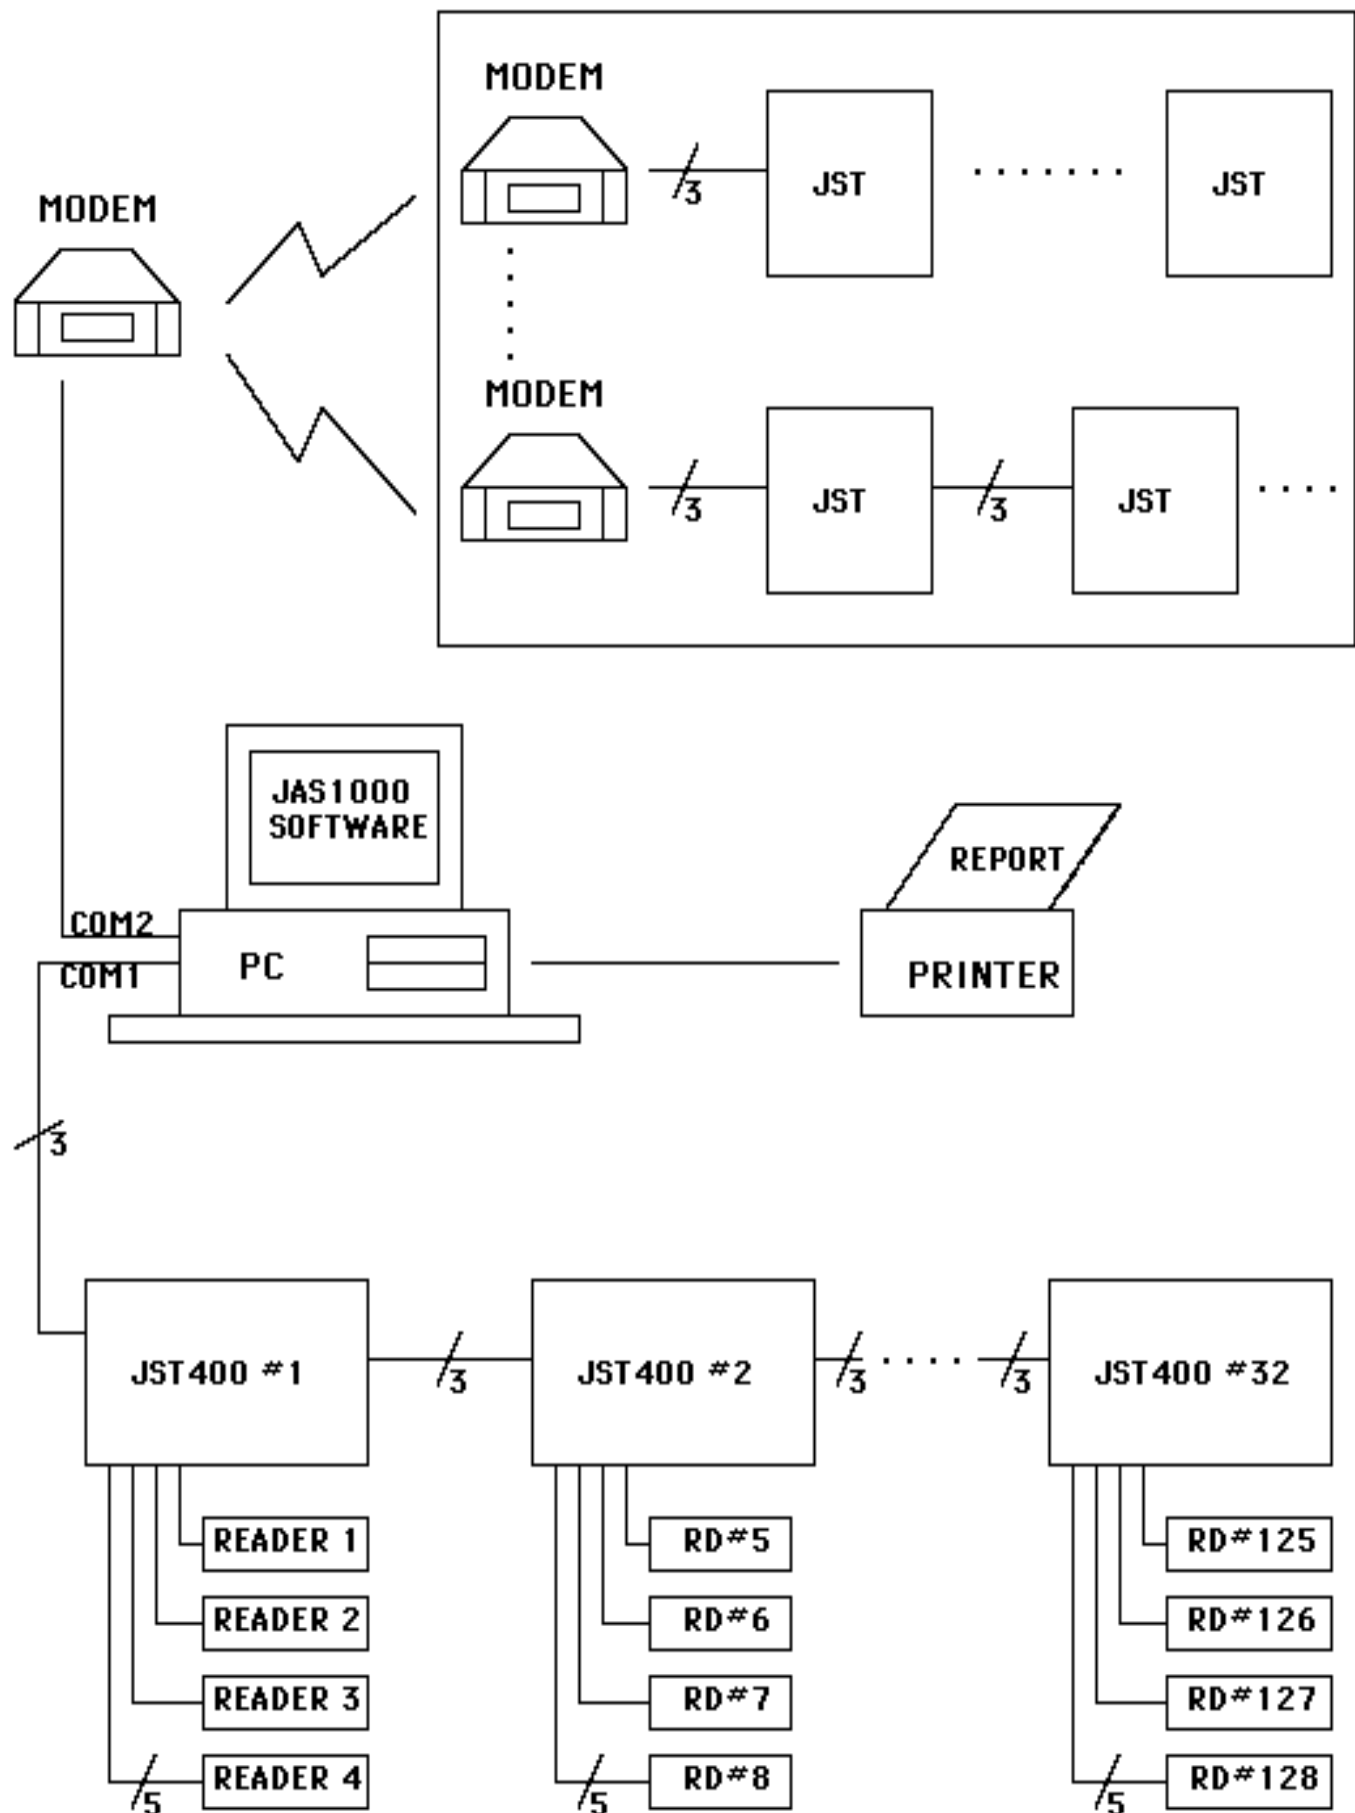

# Remote Site(s)

JST400 CASE SIZE: 11" X 11" X 3"

USE 22 GAUGE SHIELDED CABLE FOR COMMUNICATION.